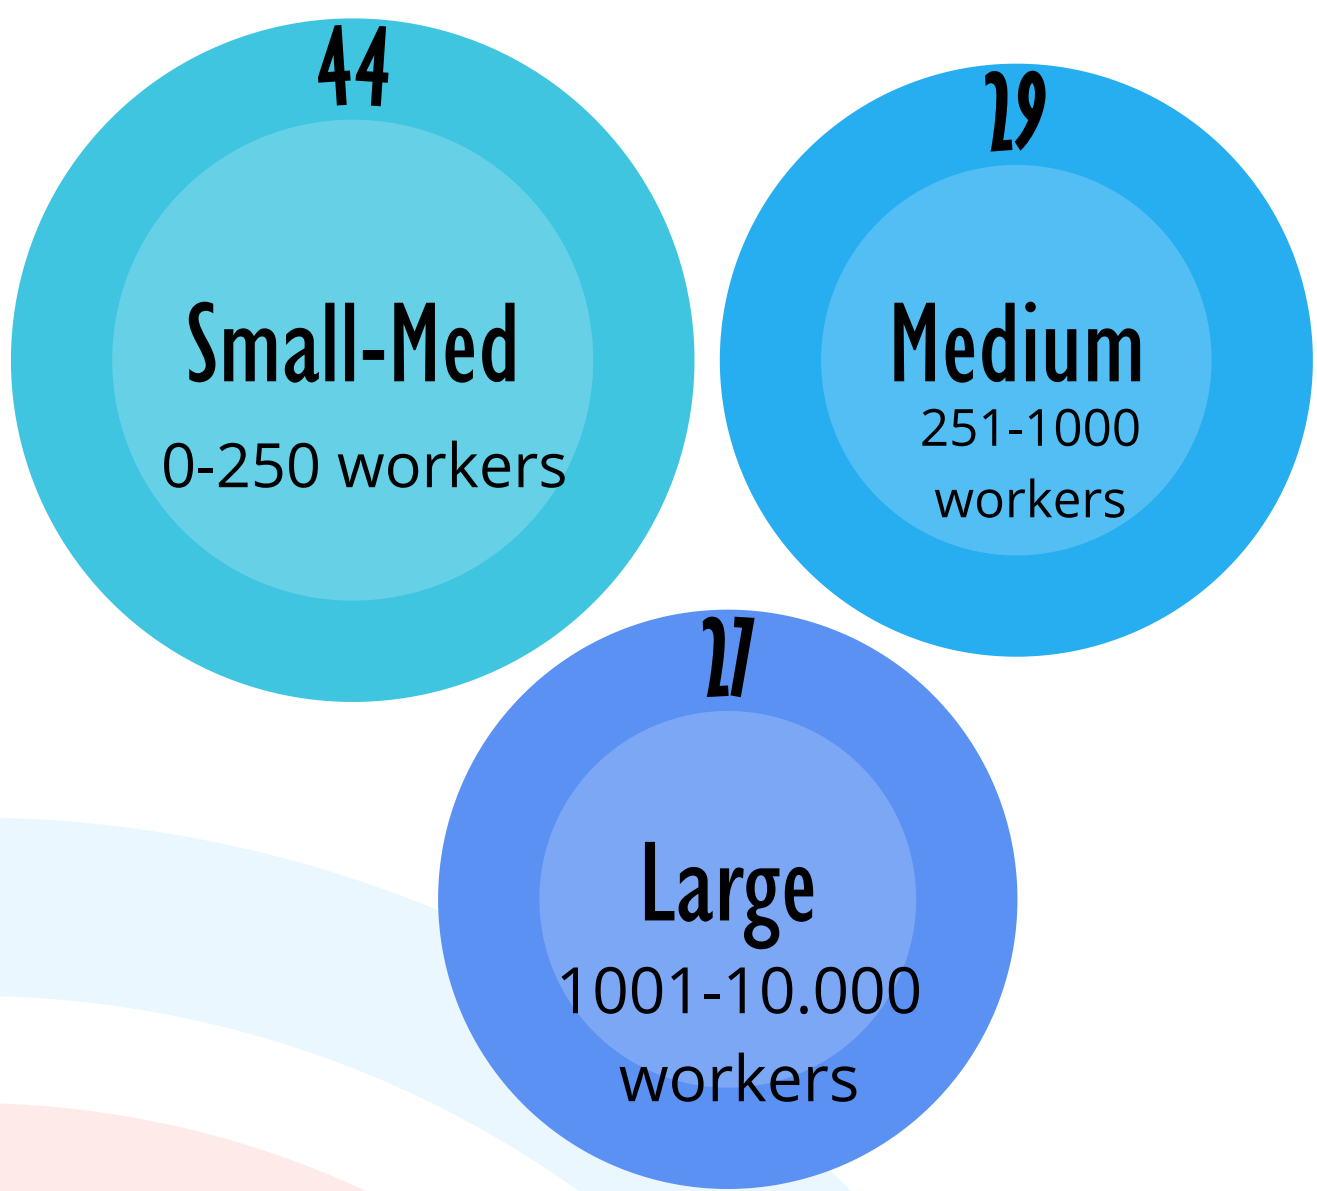

## MSc Marketing Management

Percentage of People working: company size

Average workweek hours: 37.6  
 Average monthly income: 2844,20-  
 Average job satisfaction level: 8

### Prior Bachelor degree