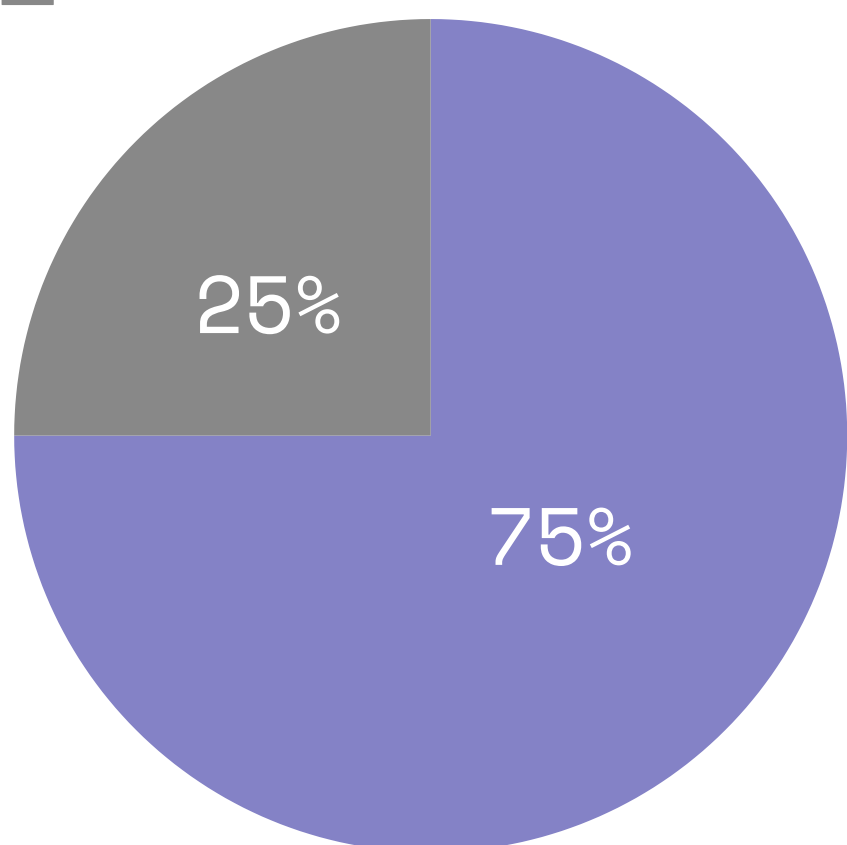

MSc Marketing Management

Prospective Employment Sectors

- For Profit Corporation / Company
- Government / Public Institution or agency