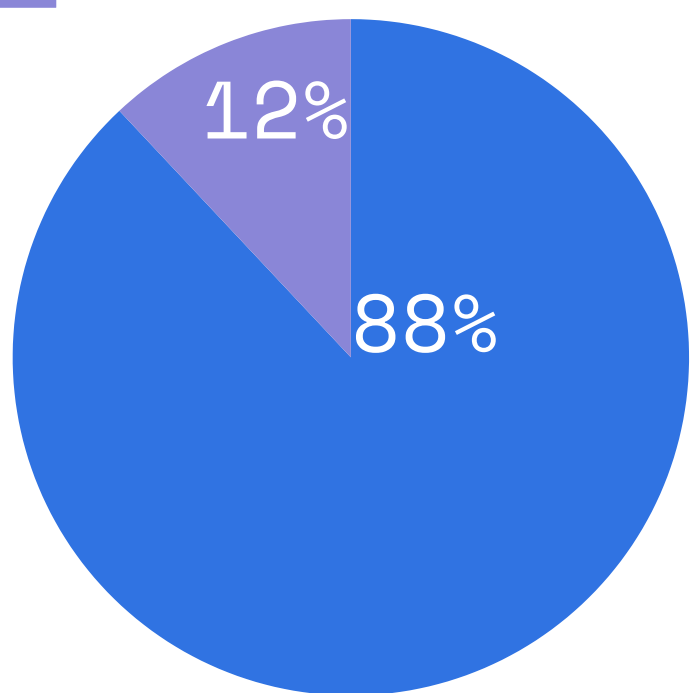

MSc International Business & Management

Prospective Employment Sectors

- For Profit Corporation / C...
- Government / Public Insti...