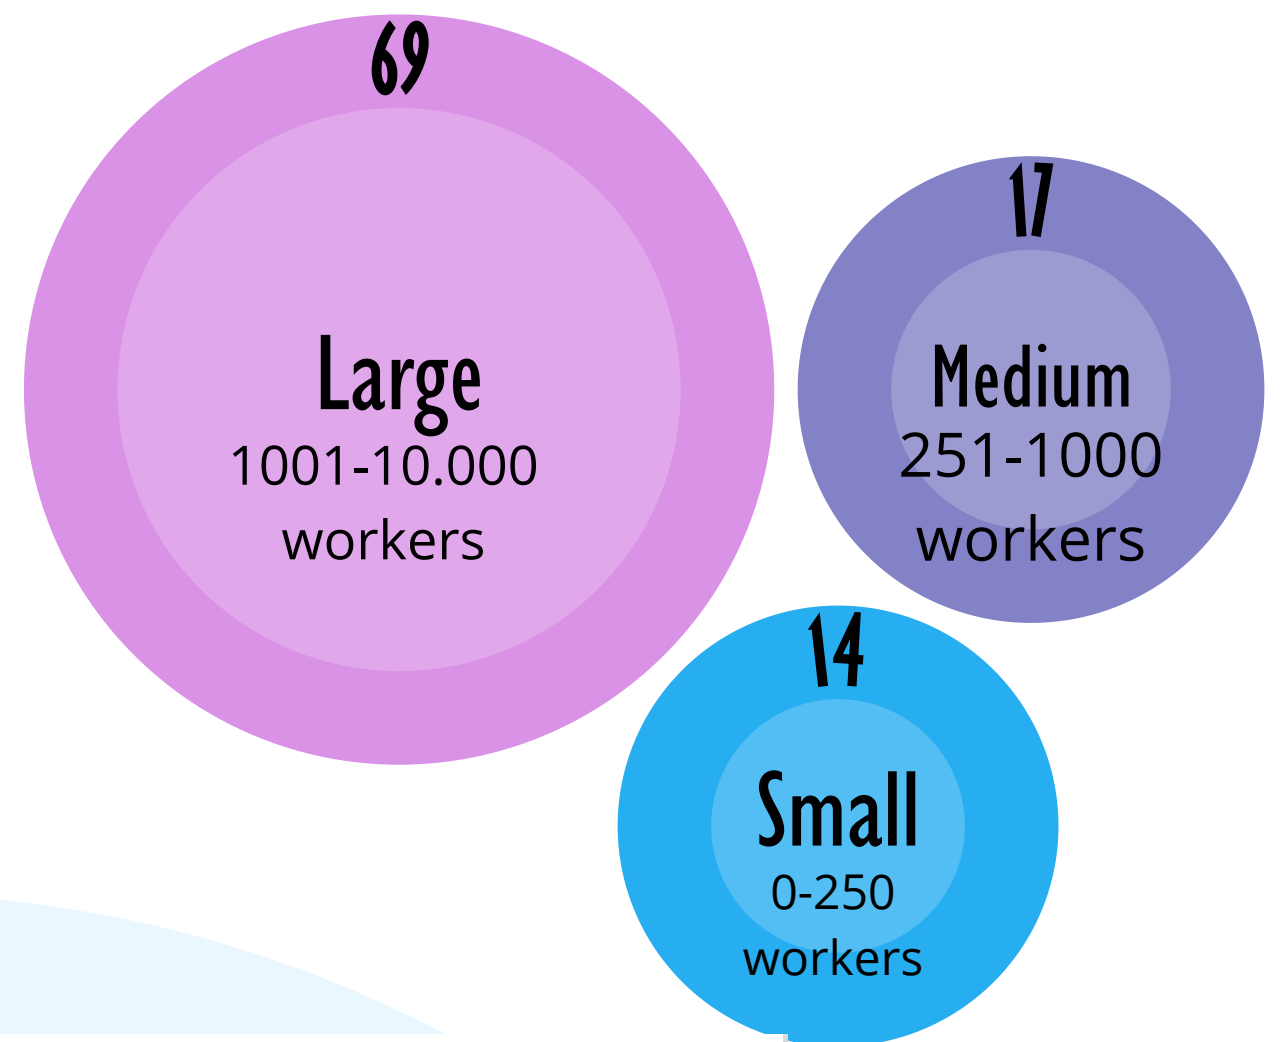

***MSc International
Business &
Management (IBM)***

FEB Career
Services

MSc International Business & Management

Percentage of People working: company size

Average workweek hours: 41.6
 Average monthly income: 3048.2
 Average job satisfaction level: 7.9