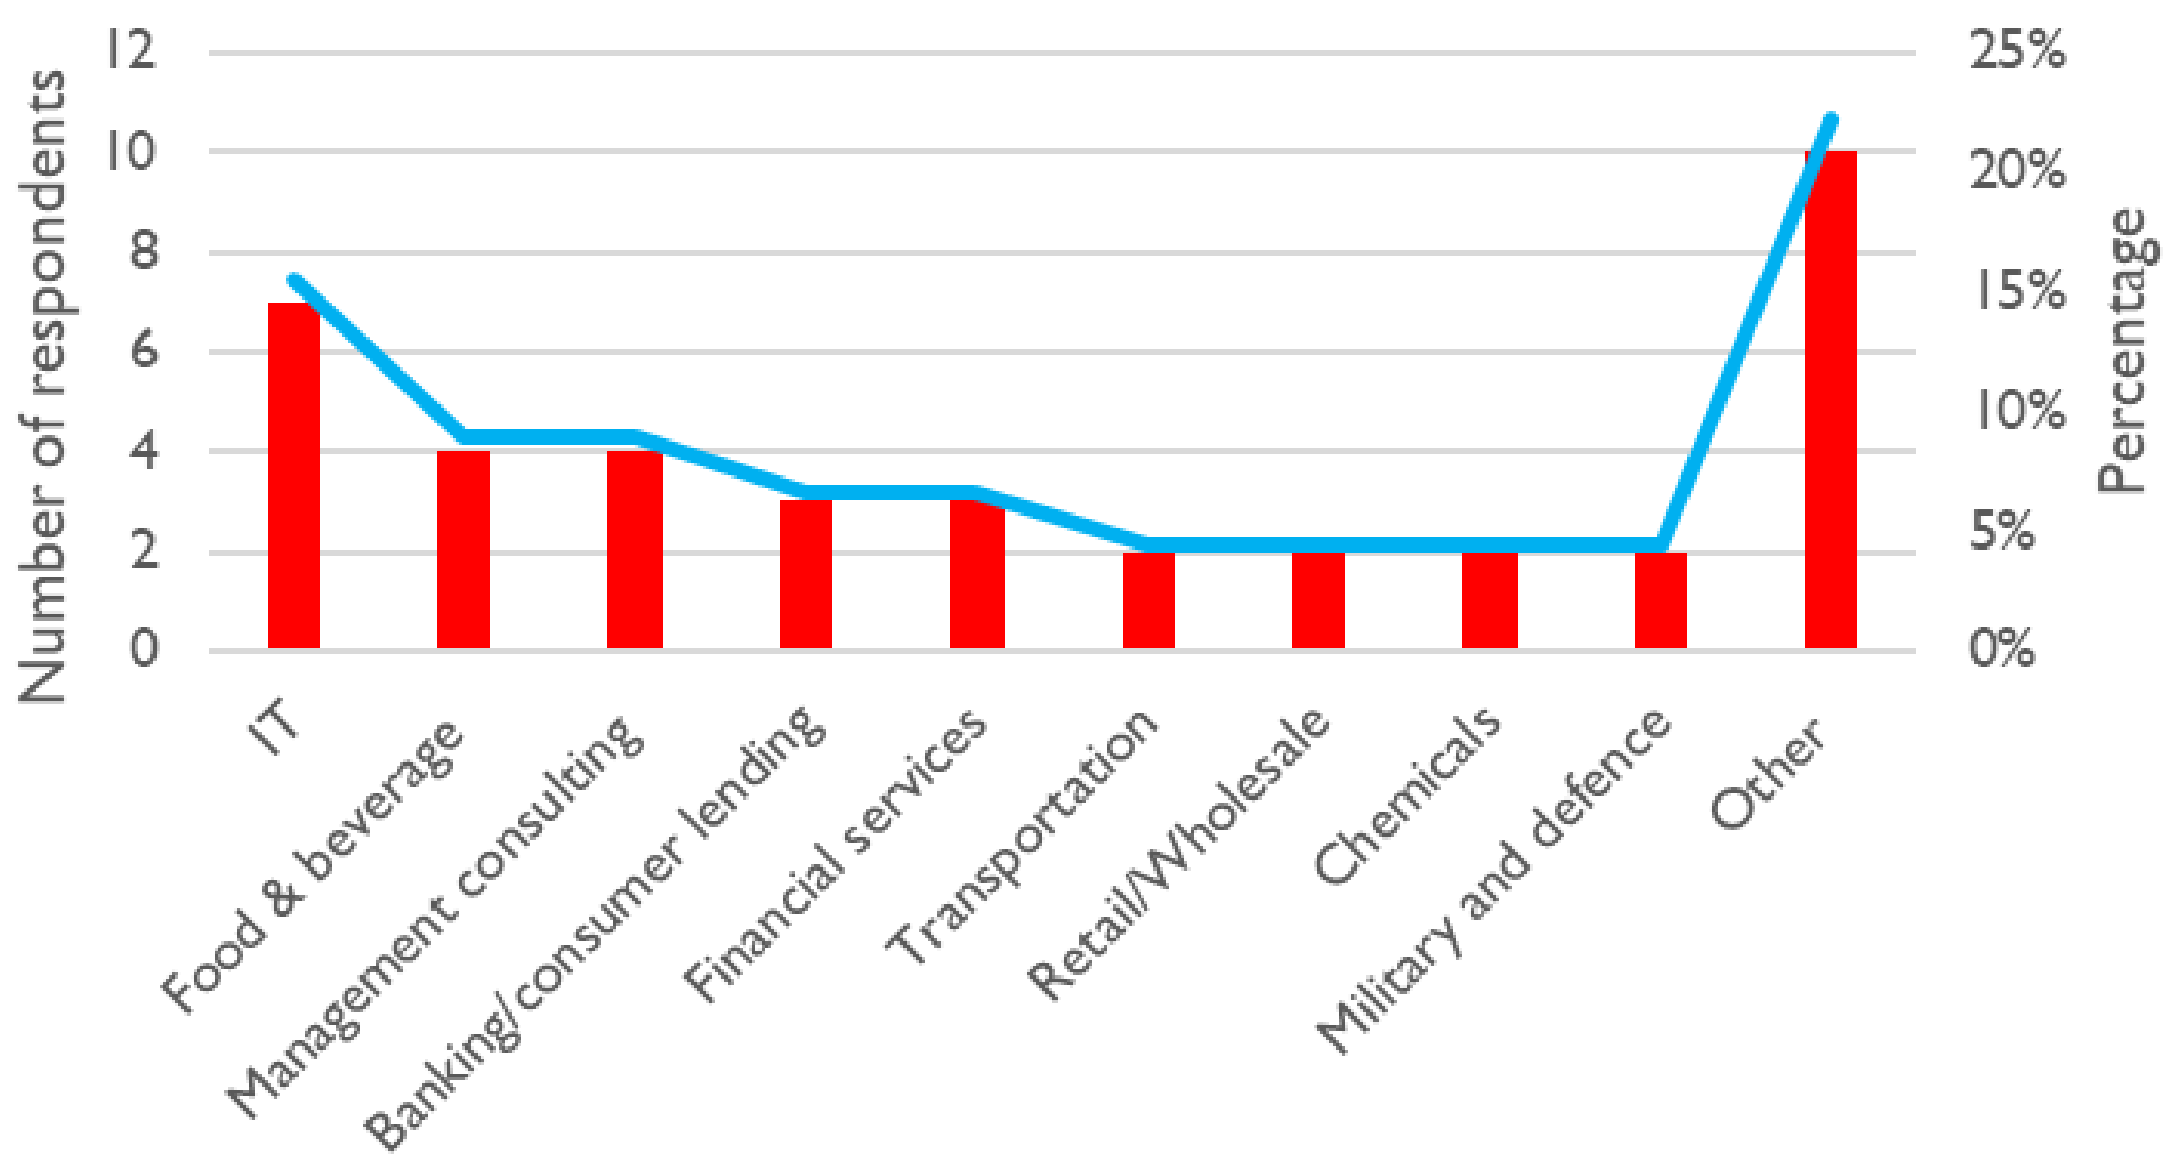

Employment in industry-type